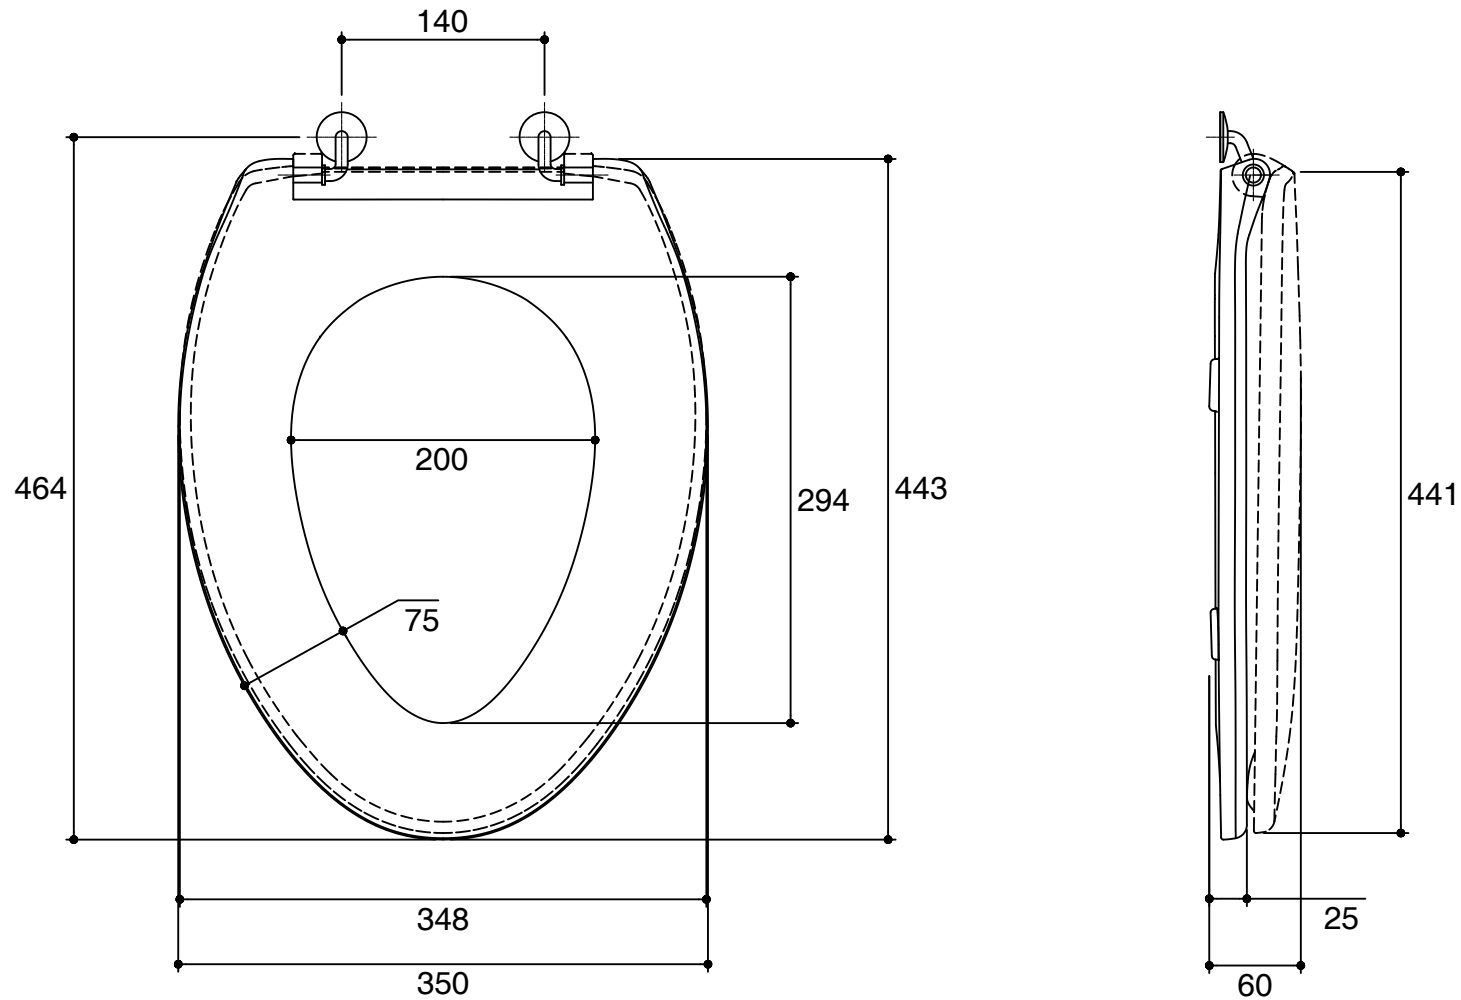

Dimensions are approximate.

Unit: mm

SKU	K-12374X-WK
Name	KANOK
Description	TOILET SEAT

KARAT

* The recommended dimension for installation can be adjusted according to user preferences and layout.